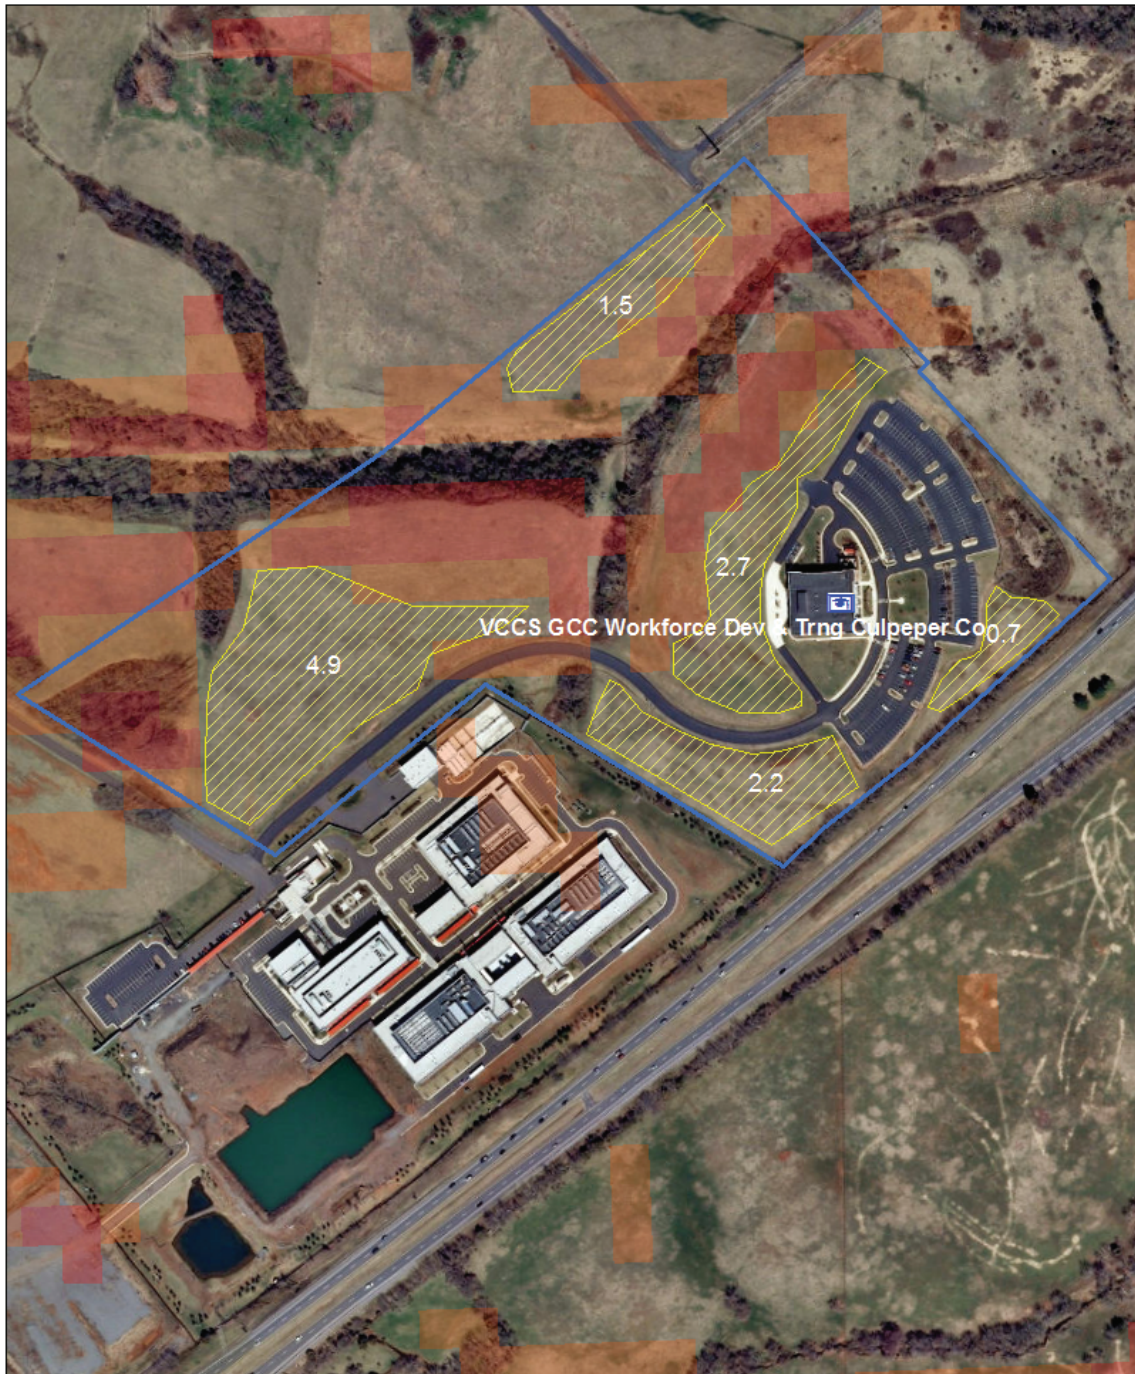

0 0.15 Miles

Terrain Slope Legend

- No Color 8% or Less
- 8 - 10 %
- 10-20% and up

- Open Areas
- Parcel Boundary