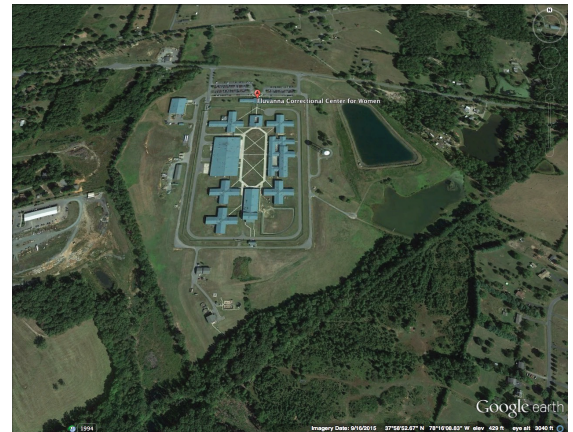

Clean Energy Development and Services (CEDS)

Property Information Sheet

Property or Site Name Fluvanna Womens CC Parcel
Address 144 Prison Lane
City State Zip Troy, VA 22974
County Fluvanna County

Property Size Acres 114.68 acres
GPS Coordinates 37.983904, -78.270015
Number of sites in Parcel 1
Annual Energy Usage (Parcel) Unknown at this time
Utility Provider Central Virginia

Google Earth 3D Image

Area for Potential PV Installation 15.45 acres

Table 1: Solar PV Potential for Property.

Solar Array needed to meet Annual Kwh Demand	MW	(kW DC)
Number of 250 watt panels needed	?	
Annual Solar Insolation at Site	4.97 (kWh/m2/Day)	
Acres needed for Array (8 acre per MW)	acres	

CENTRAL VA UTILITY DATA UNAVAILABLE AT THIS TIME

Site overview

The Fluvanna parcel is mostly open with some forest on the south end of the property. There are two large ponds on the site.

Facilities within the Parcel